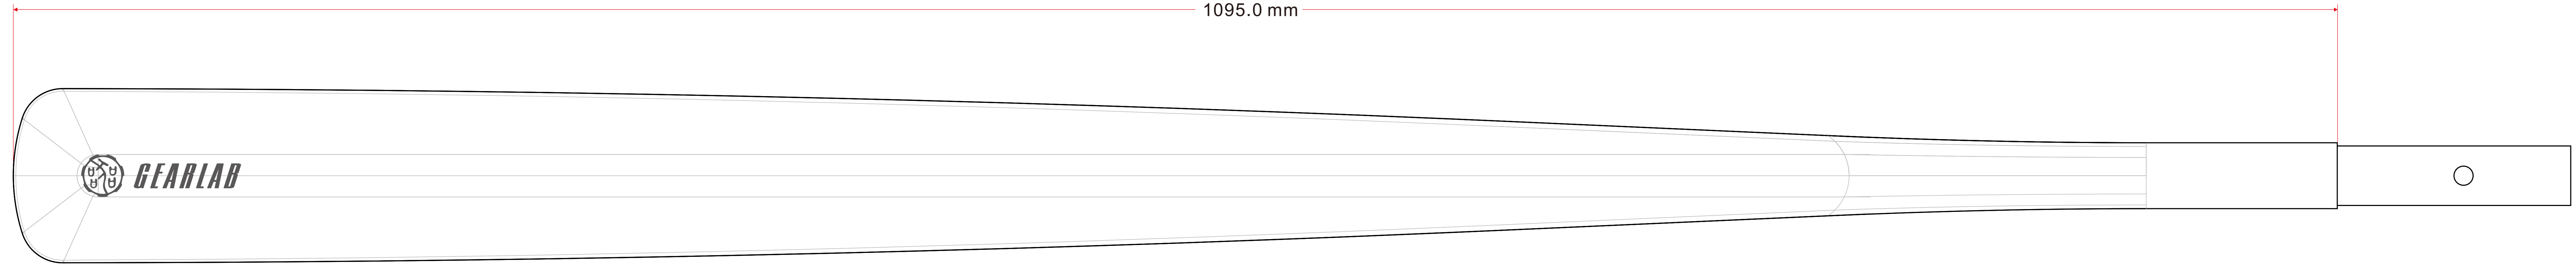

1095.0 mm

28.0 mm

82.0 mm

1205.0 mm

31.00 mm

NUKA 230

Loom length 52 / Blade width 8.2 (cm)

Copyright © 2017 GEARLAB All Right Reserved.